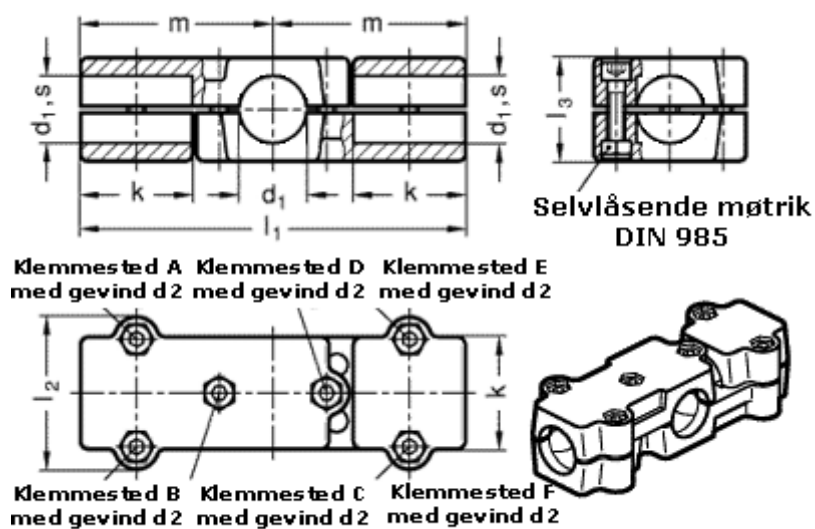

Article number: 20195B32602SW

Description: E+G double T-angel clamps
GN 195-B32-60-2-SW

Measures

d1 = B 32
d2 = M8
k = 60
l1 = 203
l2 = 79
l3 = 59
m = 101.5